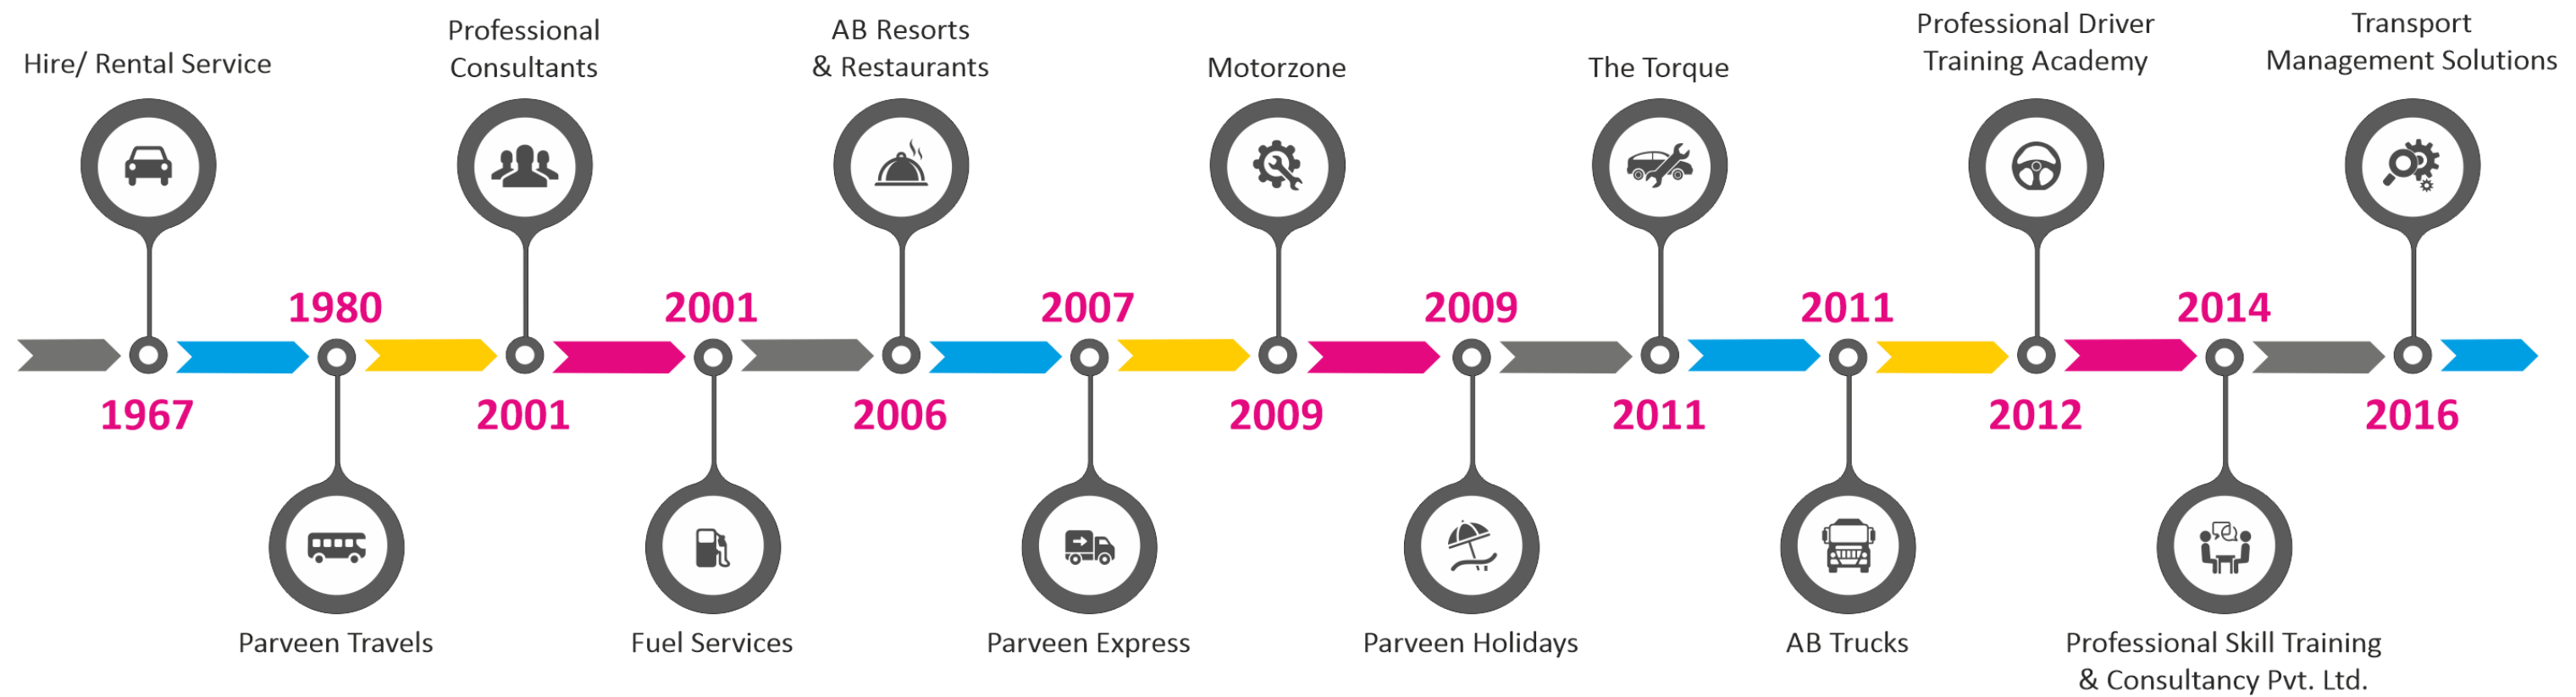

Parveen Express

Overview

Commenced in the year 1967, AB Business Enterprises was the dream and vision of one man, Late Haji Janab Allah Baksh.

Parveen, a name that stands for Safety, Reliability and Comfort, has been an industry leader in Transportation business for more than 50 years.

ISO 9001-2015 certified, Parveen is the region's most preferred Travel Conglomerate & is a one stop shop for all your travel needs catering to several customer requirements.

With its pioneering & entrepreneurial spirit, the group has ventured into these 7 verticals – Transportation, Logistics, Hospitality, Automobiles, Tourism, Training and Consultancy.

About us

Parveen Express excels at applying and integrating technologies and lean processes to achieve the best possible results.

We specialize in delivery through logistics, warehousing and other related services.